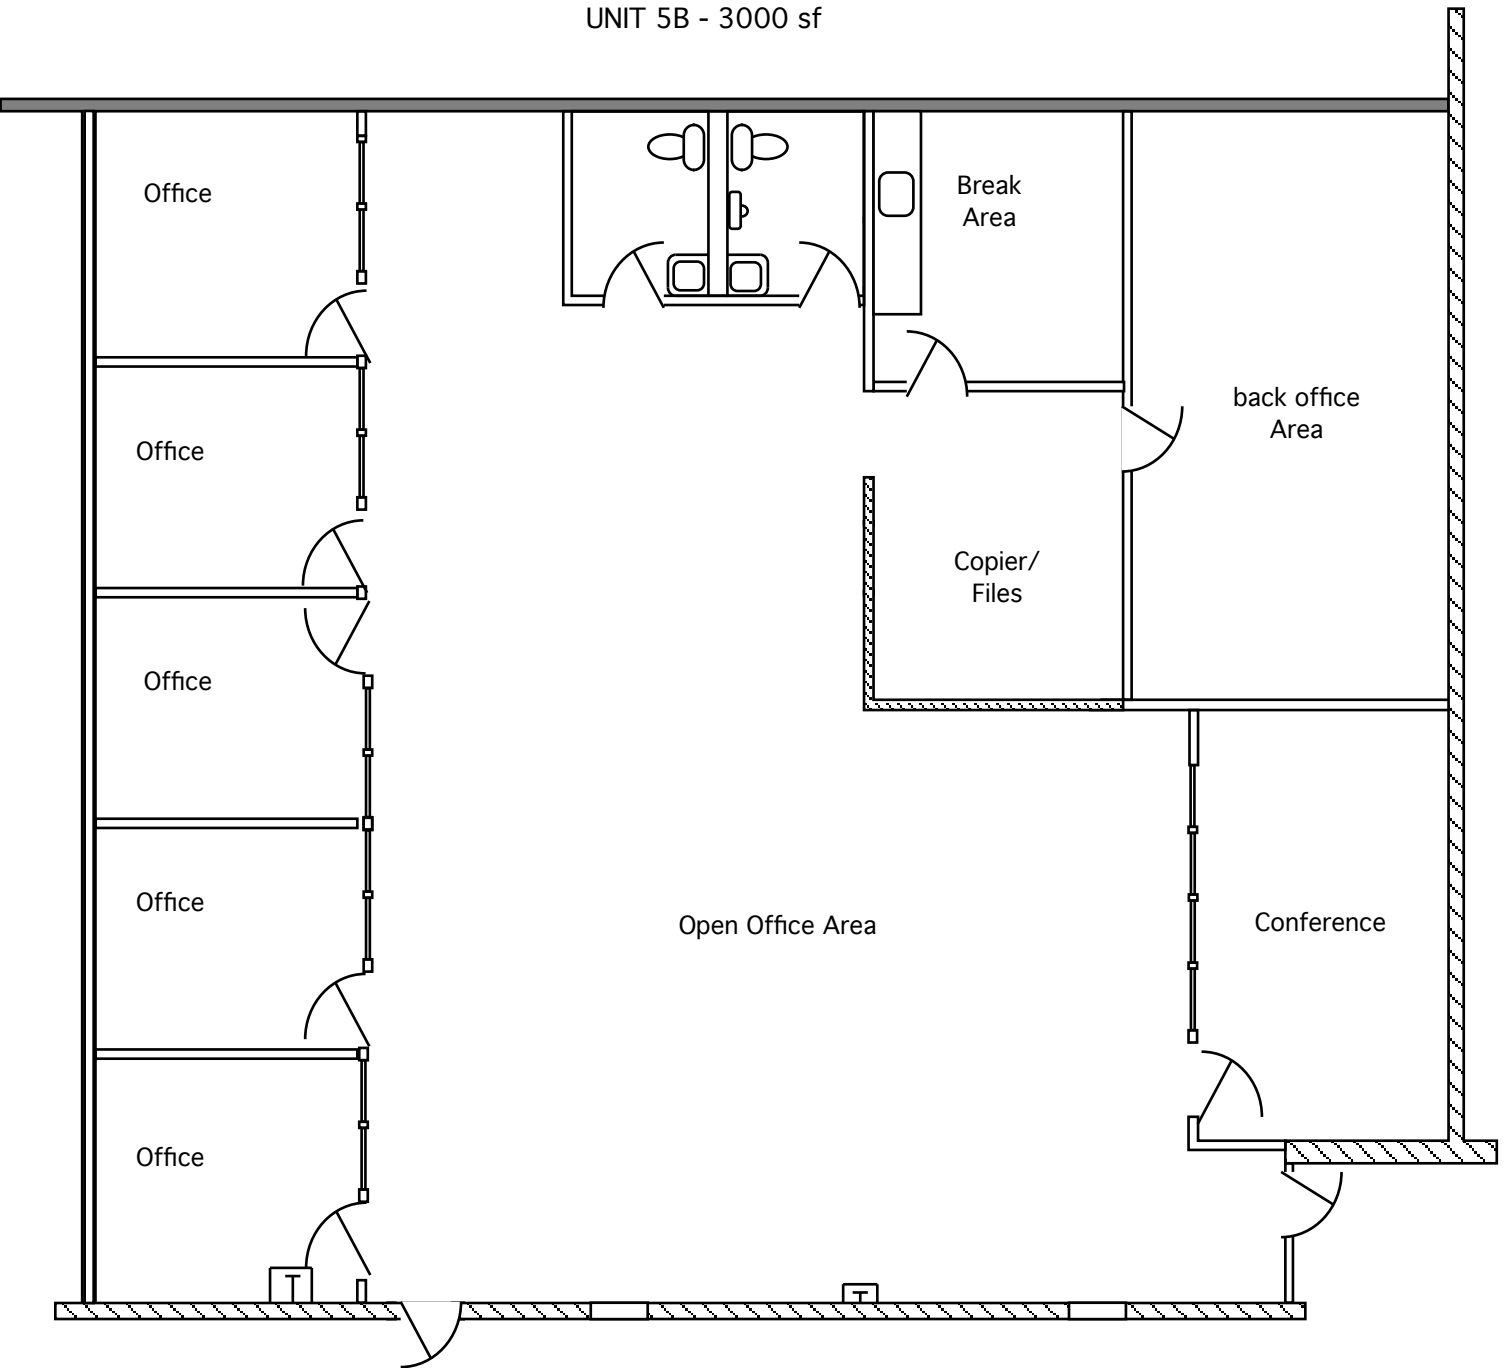

317 Meadow St Chicopee, MA
UNIT 5B - 3000 sf

Features:

- Open office space
- 5 glass-walled private offices
- 1 large glass-walled conference room
- HC accessible lavs
- Break area

DEVELOPMENT ASSOCIATES
789-3720