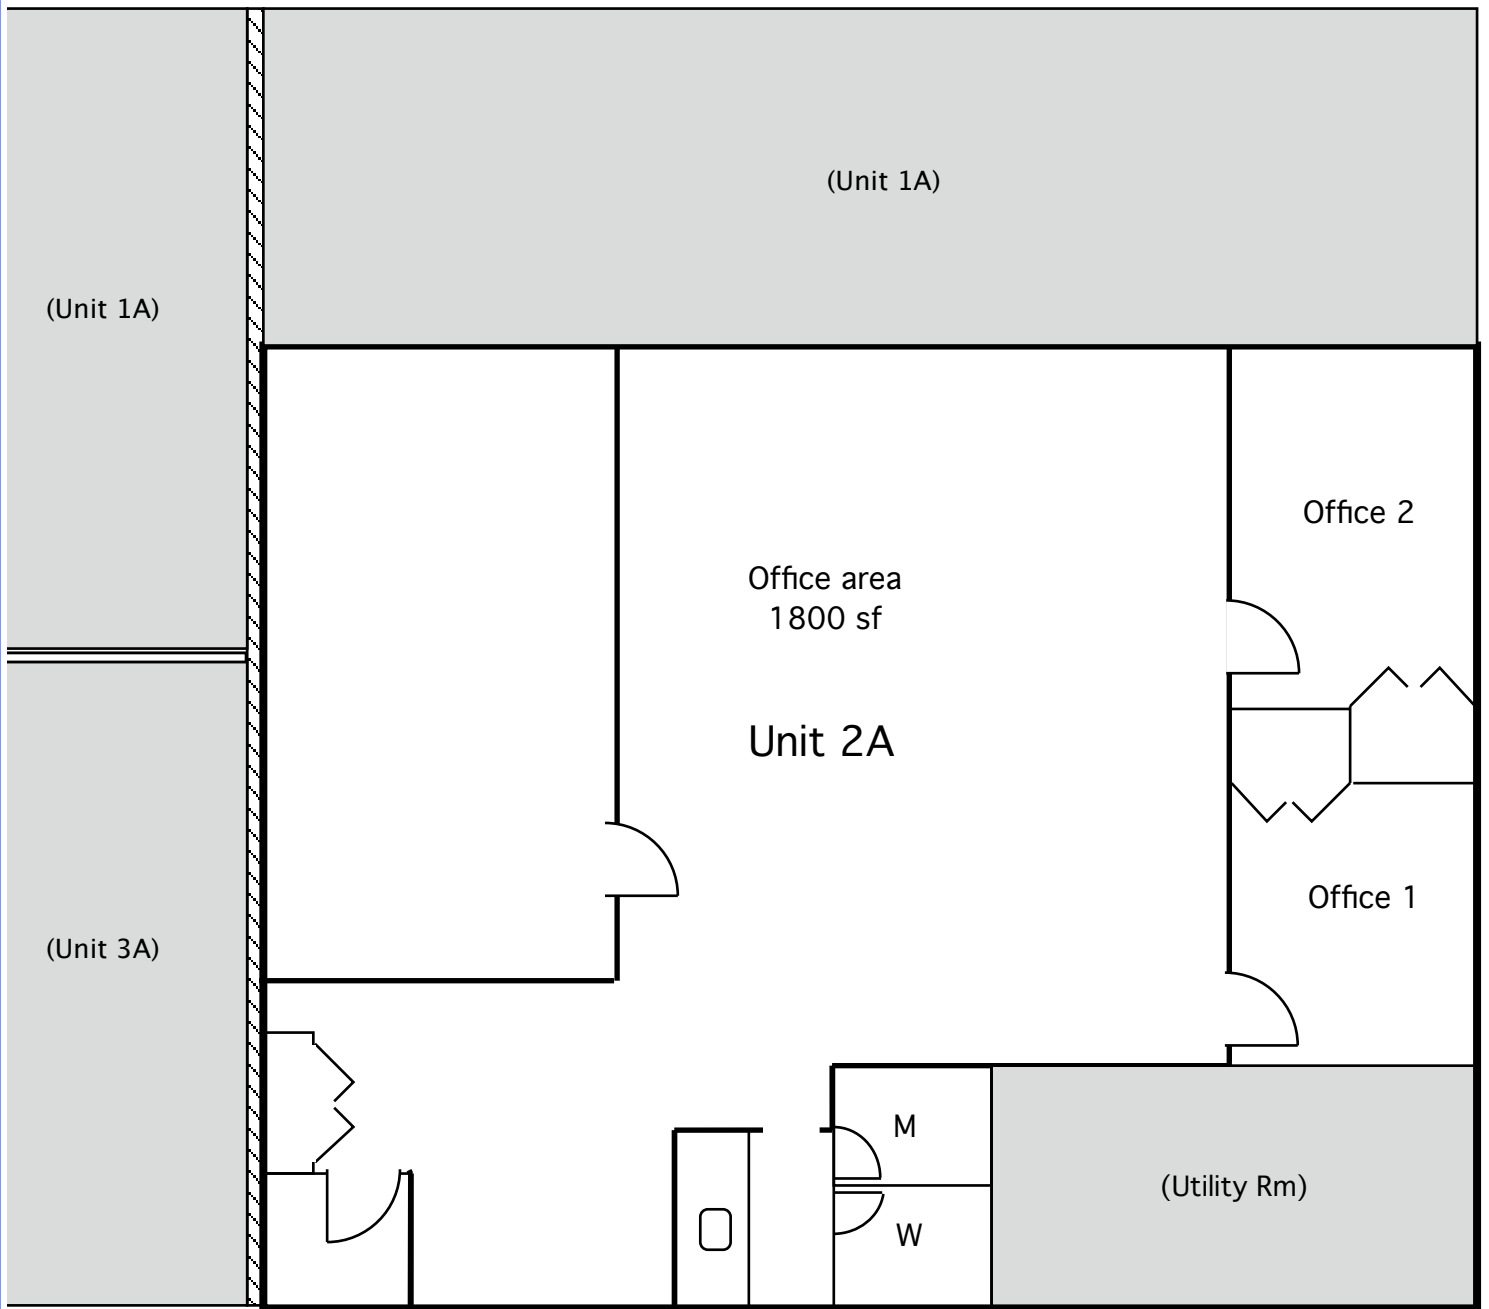

630 Silver Street • Unit 2A • Agawam, MA

DEVELOPMENT ASSOCIATES

Brokers / Developers / Managers
of Commercial Properties

(413) 789-3720 • www.DevAssociates.com